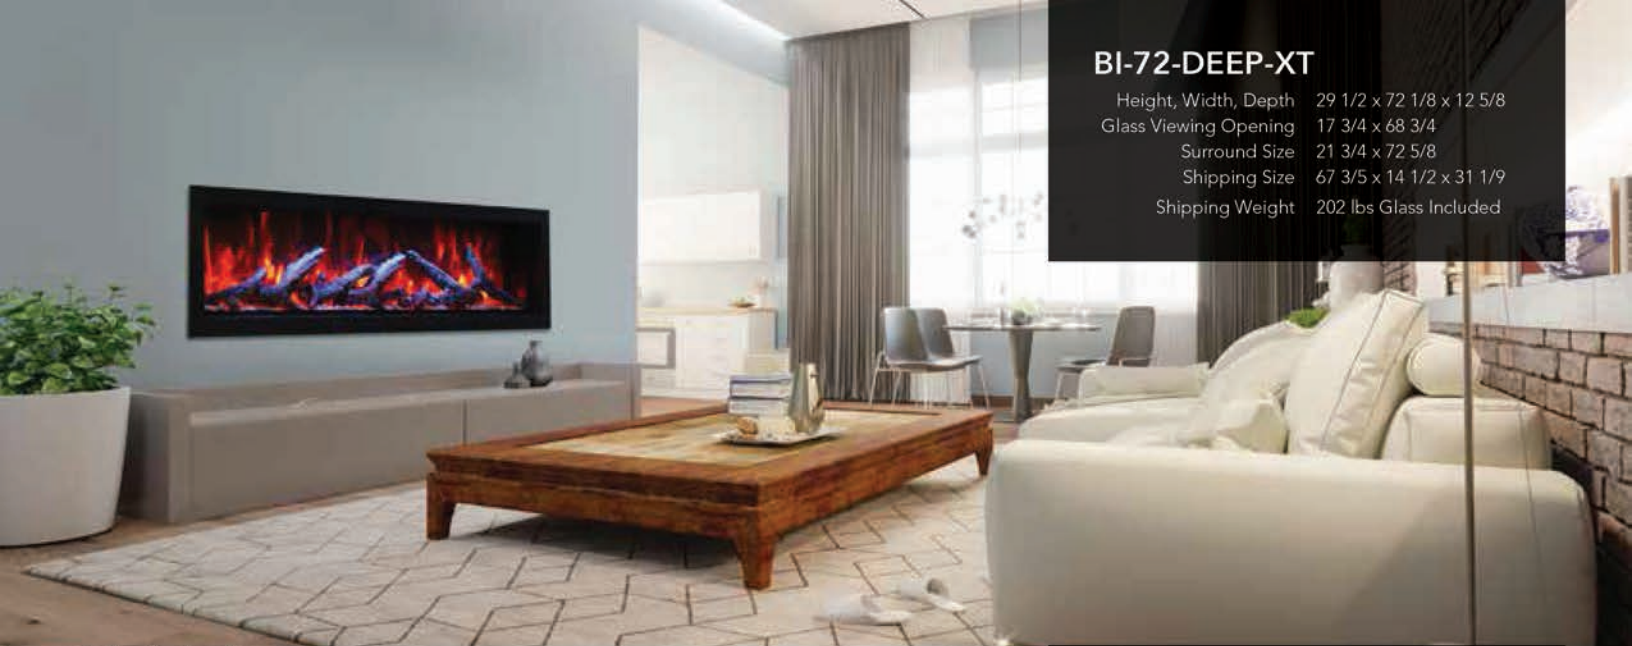

BI-72-DEEP-XT

Height, Width, Depth 29 1/2 x 72 1/8 x 12 5/8
Glass Viewing Opening 17 3/4 x 68 3/4
Surround Size 21 3/4 x 72 5/8
Shipping Size 67 3/5 x 14 1/2 x 31 1/9
Shipping Weight 202 lbs Glass Included