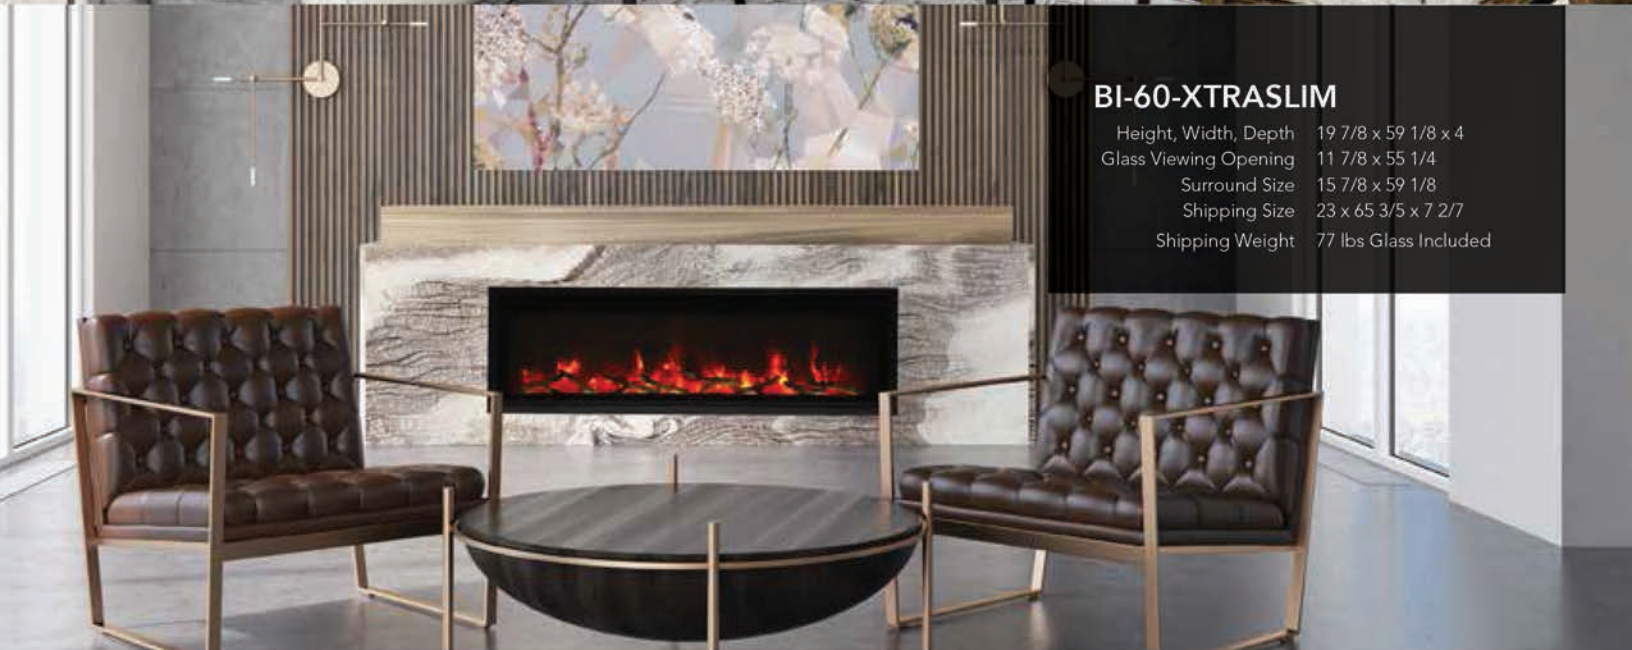

BI-60-XTRASLIM

Height, Width, Depth	19 7/8 x 59 1/8 x 4
Glass Viewing Opening	11 7/8 x 55 1/4
Surround Size	15 7/8 x 59 1/8
Shipping Size	23 x 65 3/5 x 7 2/7
Shipping Weight	77 lbs Glass Included