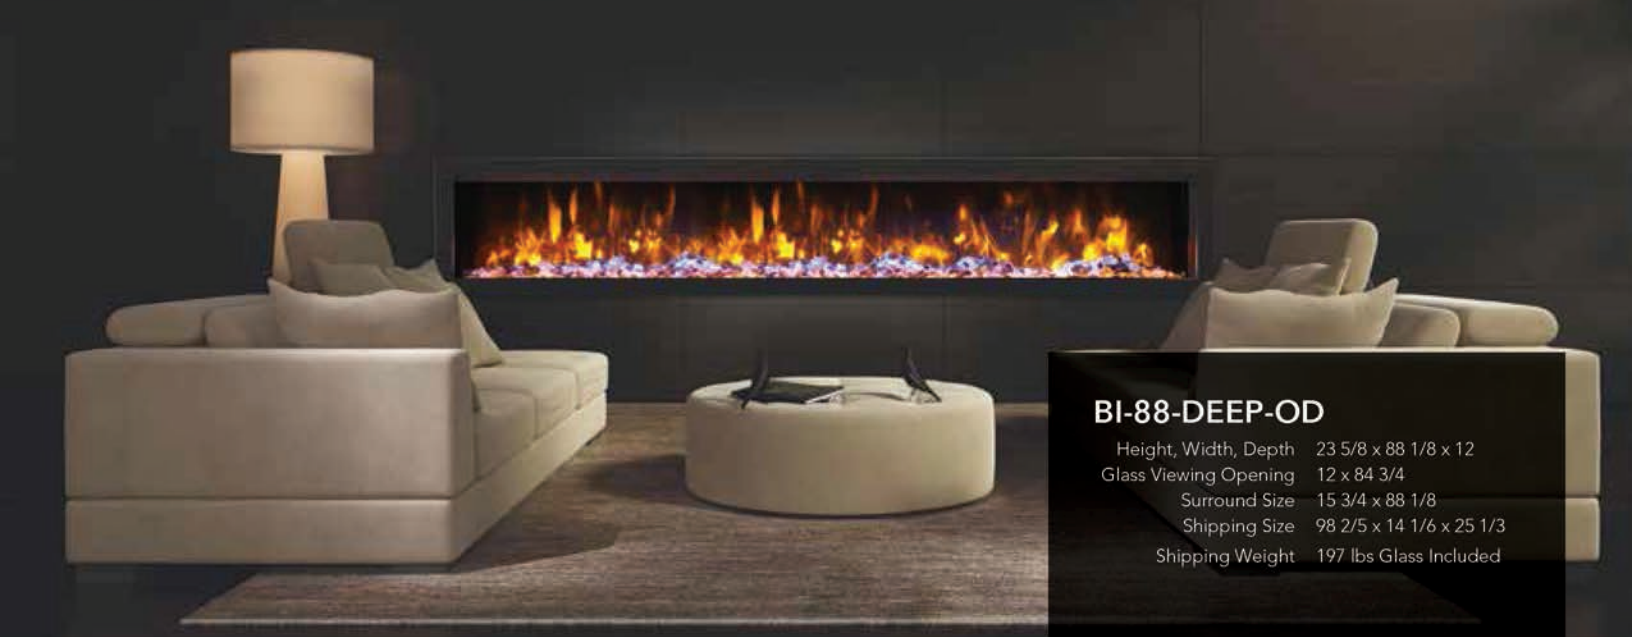

BI-72-DEEP-OD

Height, Width, Depth 23 5/8 x 72 1/8 x 12
Glass Viewing Opening 11 7/8 x 68 3/4
Surround Size 15 5/8 x 72 1/8
Shipping Size 25 1/3 x 82 1/3 x 14 1/6
Shipping Weight 157 lbs Glass Included

BI-88-DEEP-OD

Height, Width, Depth 23 5/8 x 88 1/8 x 12
Glass Viewing Opening 12 x 84 3/4
Surround Size 15 3/4 x 88 1/8
Shipping Size 98 2/5 x 14 1/6 x 25 1/3
Shipping Weight 197 lbs Glass Included

BI-60-DEEP-OD

Height, Width, Depth 23 5/8 x 58 5/8 x 12
Glass Viewing Opening 12 x 55 1/4
Surround Size 15 3/4 x 59 1/8
Shipping Size 64 5/7 x 14 1/6 x 25 1/3
Shipping Weight 128 lbs Glass Included

INCLUDED ACCESSORIES

The Panorama DEEP series come with a 10 piece Oak log set and optional black steel surround, plus a remote.