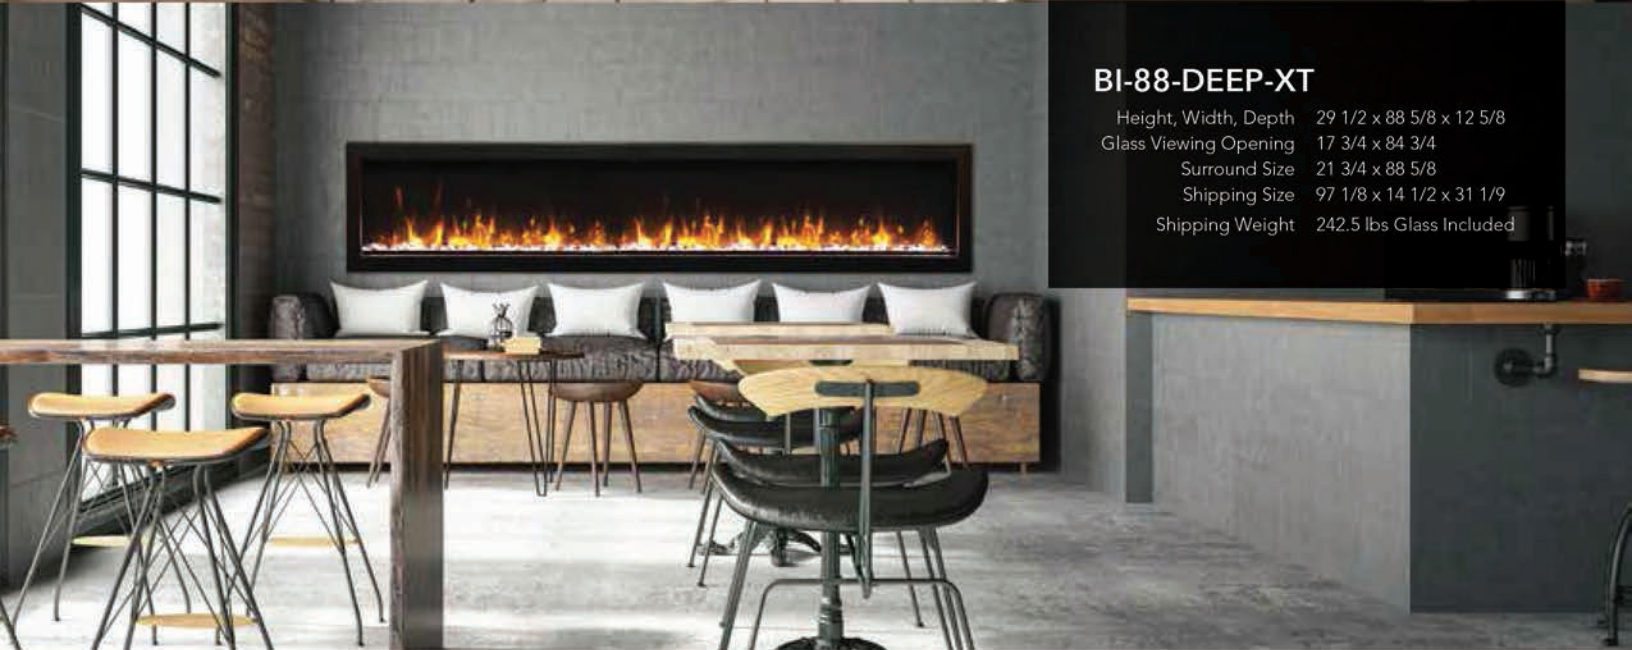

BI-88-DEEP-XT

Height, Width, Depth 29 1/2 x 88 5/8 x 12 5/8
Glass Viewing Opening 17 3/4 x 84 3/4
Surround Size 21 3/4 x 88 5/8
Shipping Size 97 1/8 x 14 1/2 x 31 1/9
Shipping Weight 242.5 lbs Glass Included