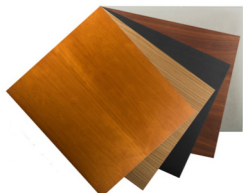

2-shelf-kit design

8-shelf-kit design

Hybrid Wood building blocks: The Shelf-kit (shelves and extrusion) and corner pillars

Corner pillars in black oak, walnut, oak and cherry

Shelves in concrete, walnut, black oak, oak and cherry

Extrusion in silver or black aluminum

Four different pillar lengths

Hybrid Wood options and accessories

Sideboard in black oak, oak, walnut or cherry

Isolation system for top shelf

Top lid in oak, walnut, black oak and cherry